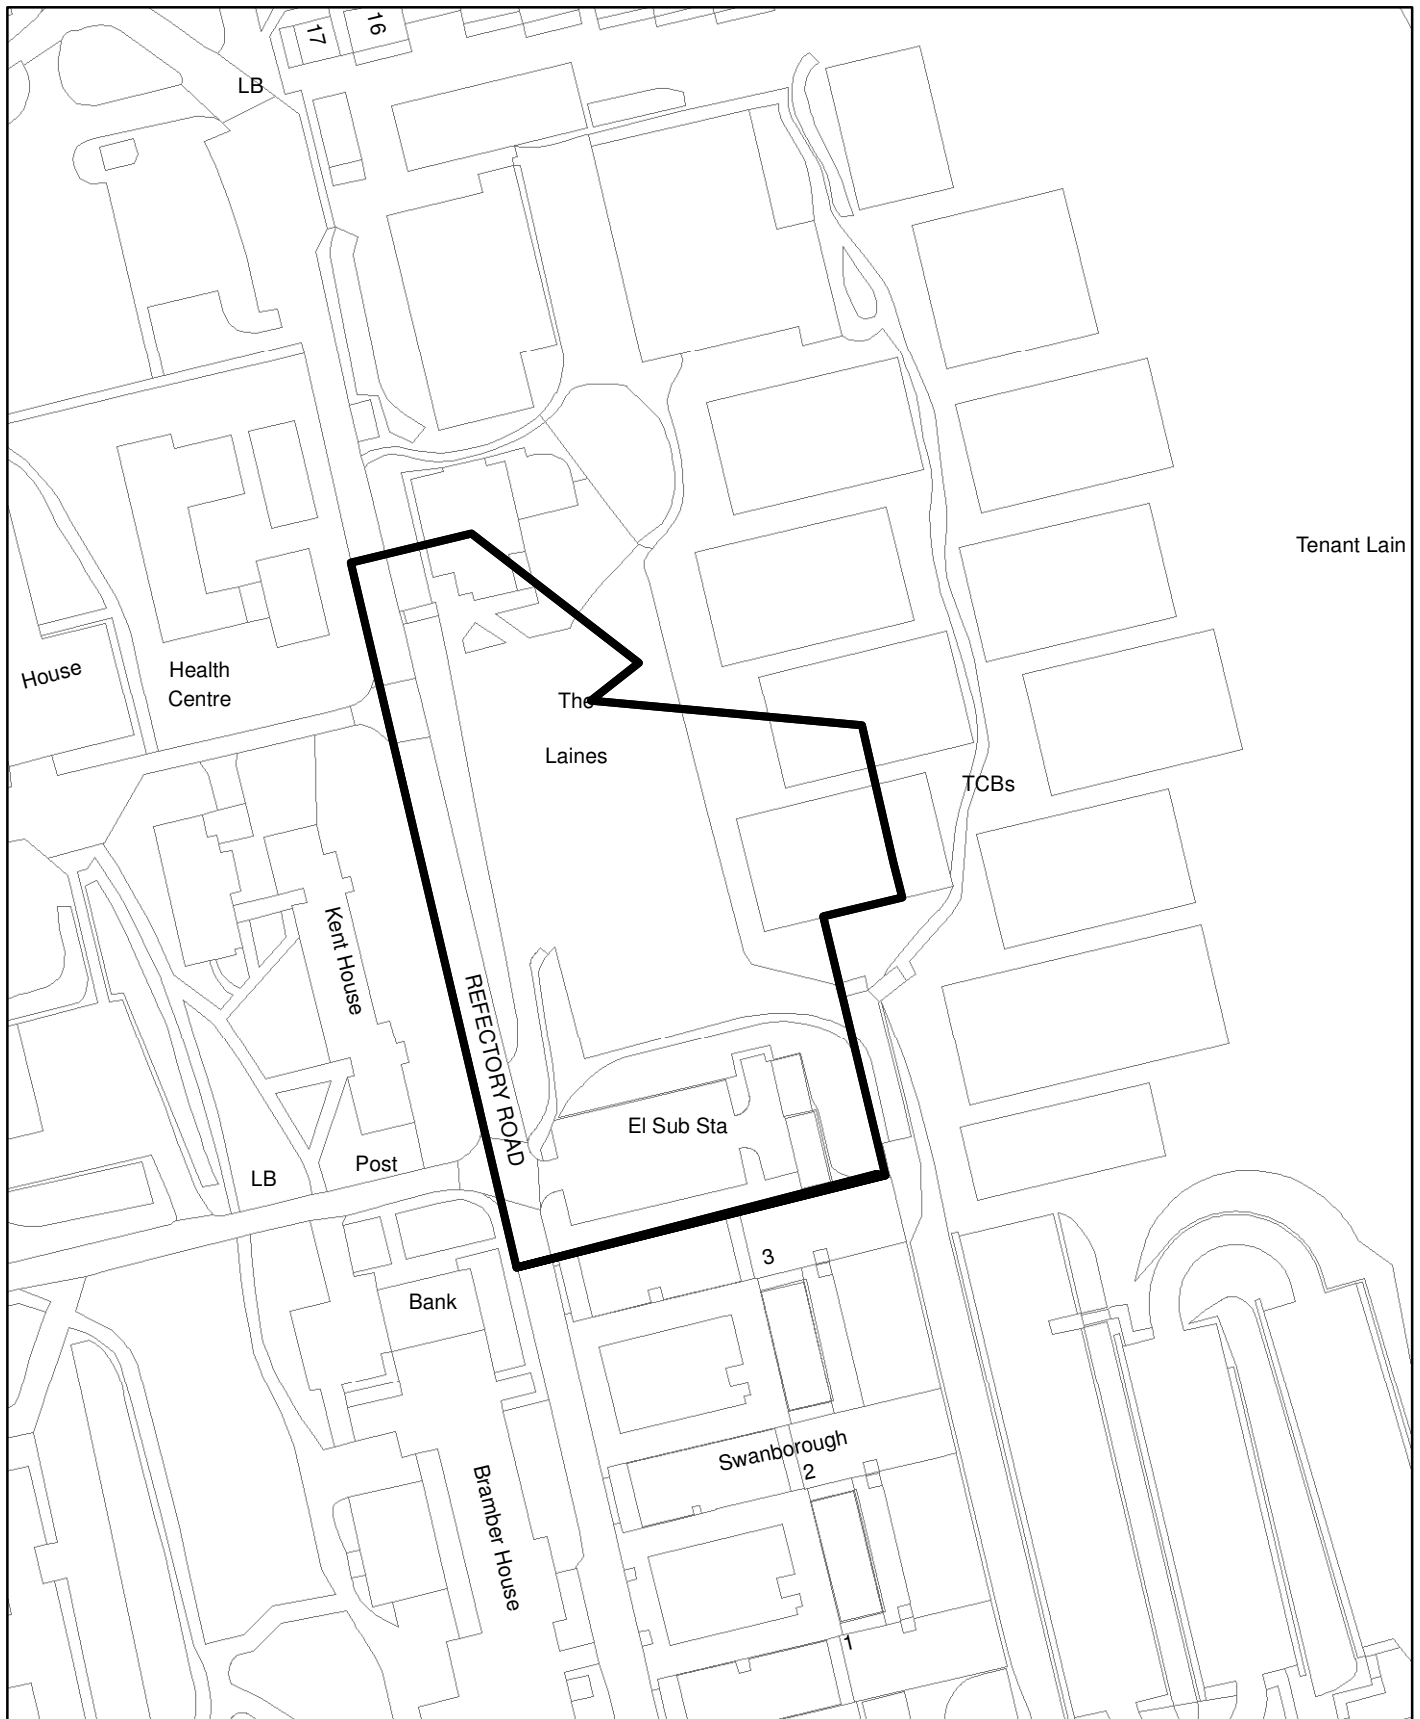

BH2016/01001 East Slope Refectory Road,
University of Sussex, Brighton

**Brighton & Hove
City Council**

Scale: 1:1,250